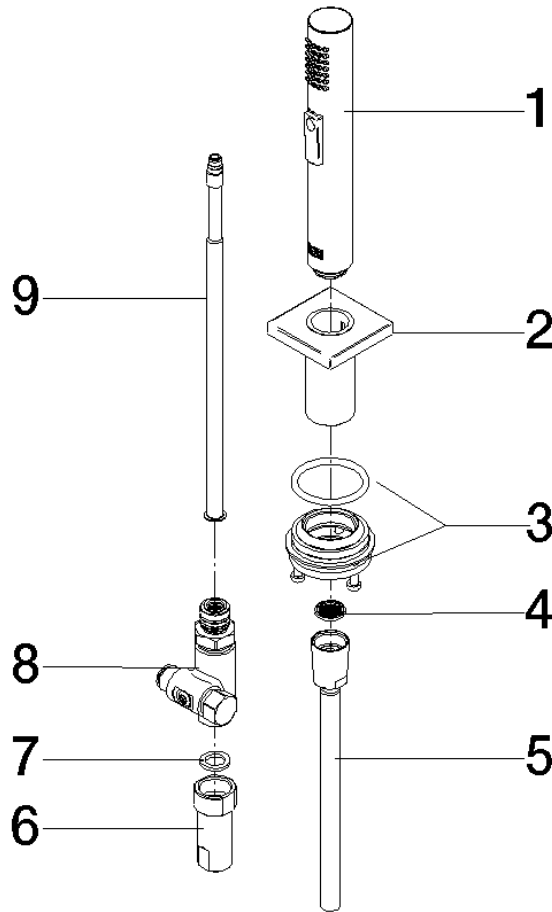

Rinsing spray set - Chrome

27 723 970

- with angular rosette
- spray flow
- automatic spout/shower diverter
- height of mixer mm
- hole diameter rinsing spray 32mm
- fabric braided hose 1500 mm
- sprayface with anti-scaling system
- lead-free

Can only be combined with 33826680, 32815680.

Intrinsic protection against back flow.

	Chrome	27 723 970-00
	Brushed Platinum	27 723 970-06
	Platinum	27 723 970-08
	Dark Chrome	27 723 970-19
	Brushed Durabronze (23kt Gold)	27 723 970-28
	Brushed Champagne (22kt Gold)	27 723 970-46
	Champagne (22kt Gold)	27 723 970-47
	Brushed Dark Platinum	27 723 970-99

Rinsing spray set - Chrome

27 723 970

mm [inches]

Rinsing spray set - Chrome

27 723 970

Parts for other finishes can be found here: Brushed Platinum

Spare parts list

No.	Item Number	Name	Quantity used	Delivery time
1	04 12 11 158 00-00	shower	1	10
2	90 27 78 011 00-00	shaft	1	-
Spare part can no longer be ordered, please order the replacement item				
3	90 30 10 058 00 90	fixing set	1	10
4	09 23 01 039 90	sieve	1	2
5	90 30 02 062 00-00	hose	1	2
6	90 24 03 241 00 90	nipple	1	2
7	90 14 20 026 00 90	seal	1	2
8	90 17 09 046 12 90	diverter	1	2
9	90 28 20 068 00 90	connection	1	2