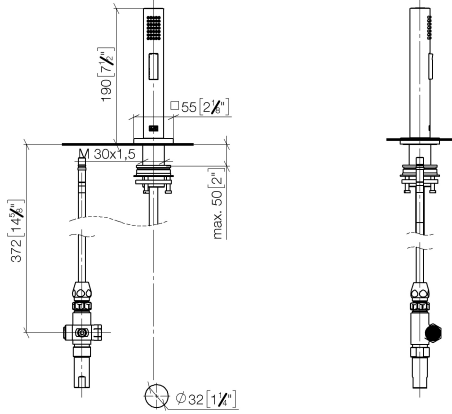

Rinsing spray set - Chrome

27 723 970

- with angular rosette
- spray flow
- automatic spout/shower diverter
- height of mixer mm
- hole diameter rinsing spray 32mm
- fabric braided hose 1500 mm
- sprayface with anti-scaling system
- lead-free

Can only be combined with 33826680, 32815680.

Intrinsic protection against back flow.

	Chrome	27 723 970-00
	Brushed Platinum	27 723 970-06
	Platinum	27 723 970-08
	Dark Chrome	27 723 970-19
	Brushed Durabronze (23kt Gold)	27 723 970-28
	Brushed Champagne (22kt Gold)	27 723 970-46
	Champagne (22kt Gold)	27 723 970-47
	Brushed Dark Platinum	27 723 970-99

Rinsing spray set - Chrome

27 723 970

mm [inches]

Rinsing spray set - Chrome

27 723 970

Parts for other finishes can be found here: Brushed Platinum

Spare parts list

No.	Item Number	Name	Quantity used	Delivery time
1	04 12 11 158 00-00	shower	1	10
2	90 27 78 011 00-00	shaft	1	-
Spare part can no longer be ordered, please order the replacement item				
3	90 30 10 058 00 90	fixing set	1	10
4	09 23 01 039 90	sieve	1	2
5	90 30 02 062 00-00	hose	1	2
6	90 24 03 241 00 90	nipple	1	2
7	90 14 20 026 00 90	seal	1	2
8	90 17 09 046 12 90	diverter	1	2
9	90 28 20 068 00 90	connection	1	2